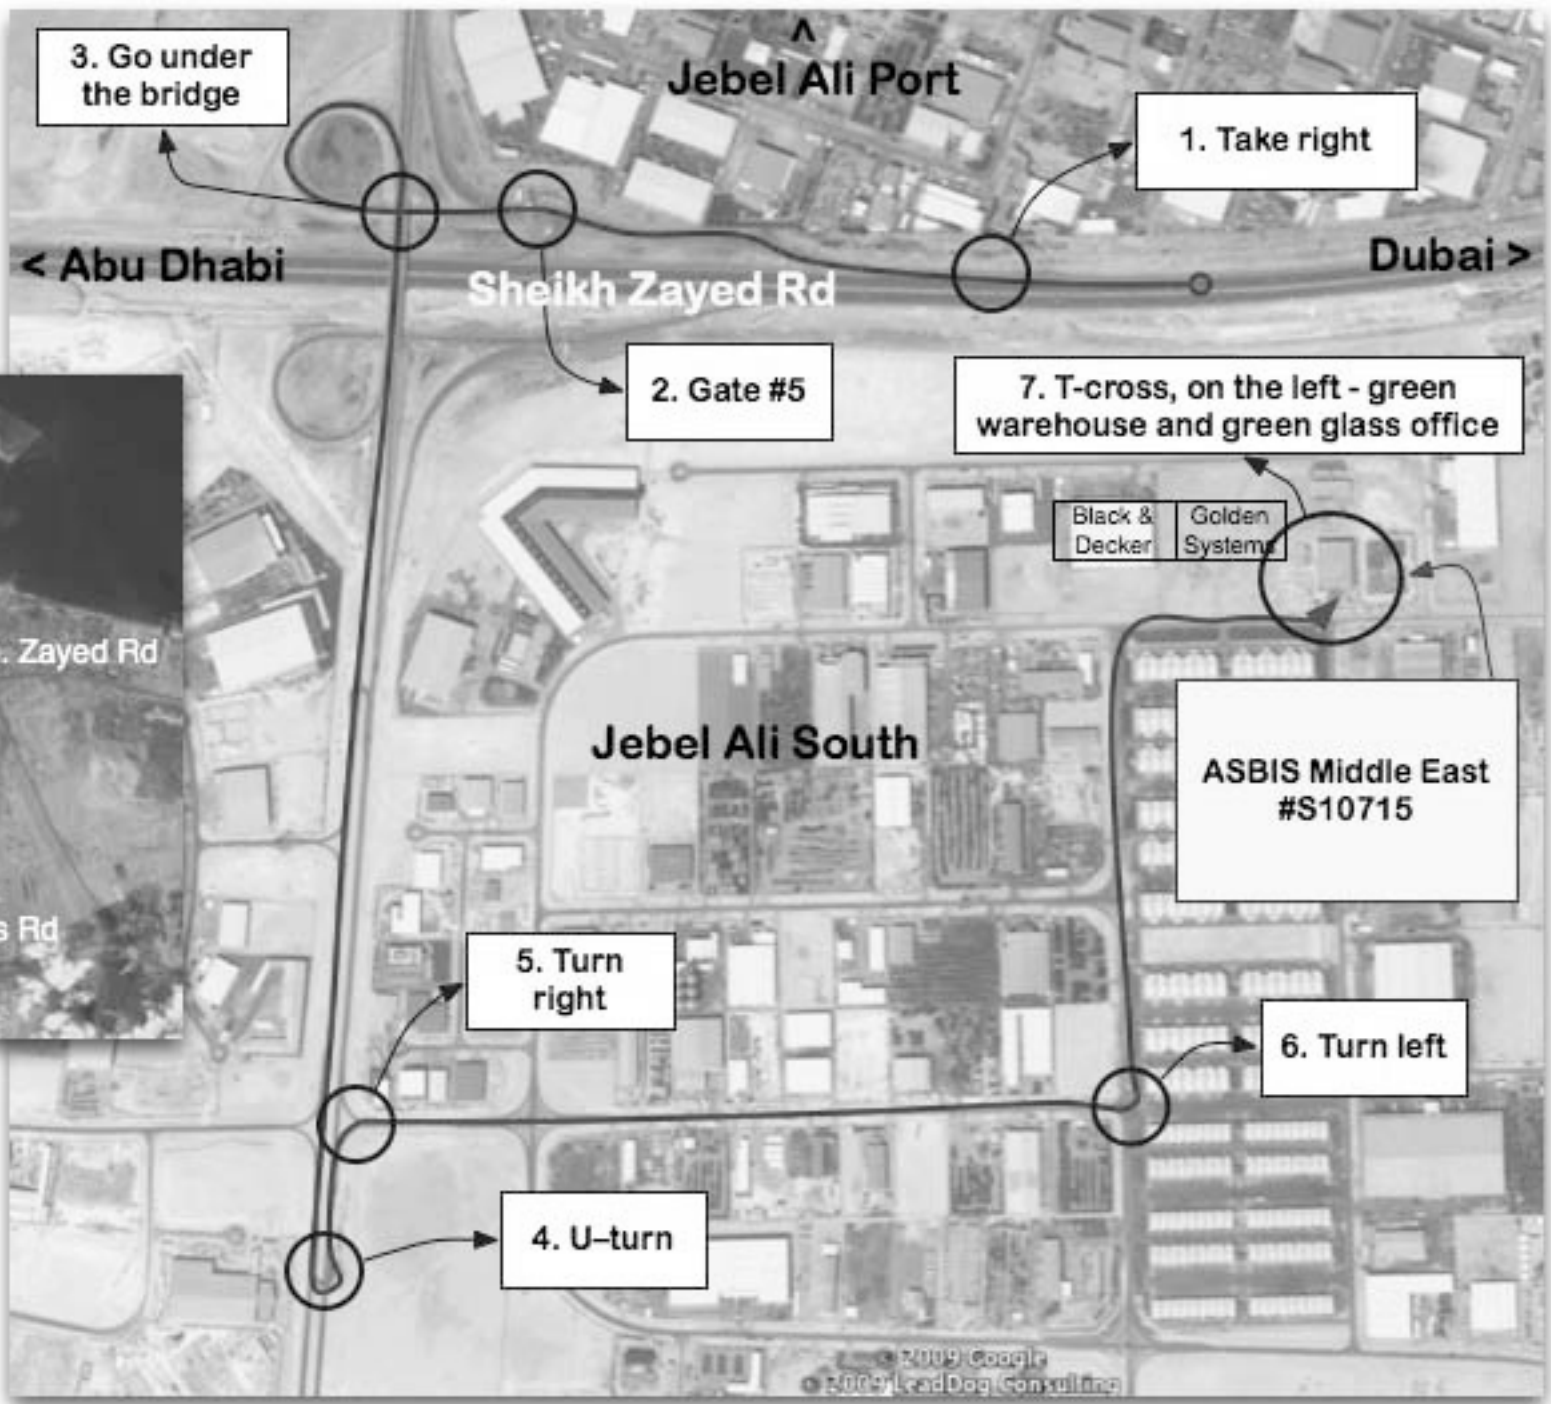

# Asbis Middle East NEW OFFICE

online:  
1. go to <http://maps.google.com>  
2. type "asbis dubai", click Search Maps

Tel. +971 4 886 3850  
Tel. +971 4 886 1181  
Fax +971 4 885 7543  
Fax +971 4 885 7548  
(temporarily off)